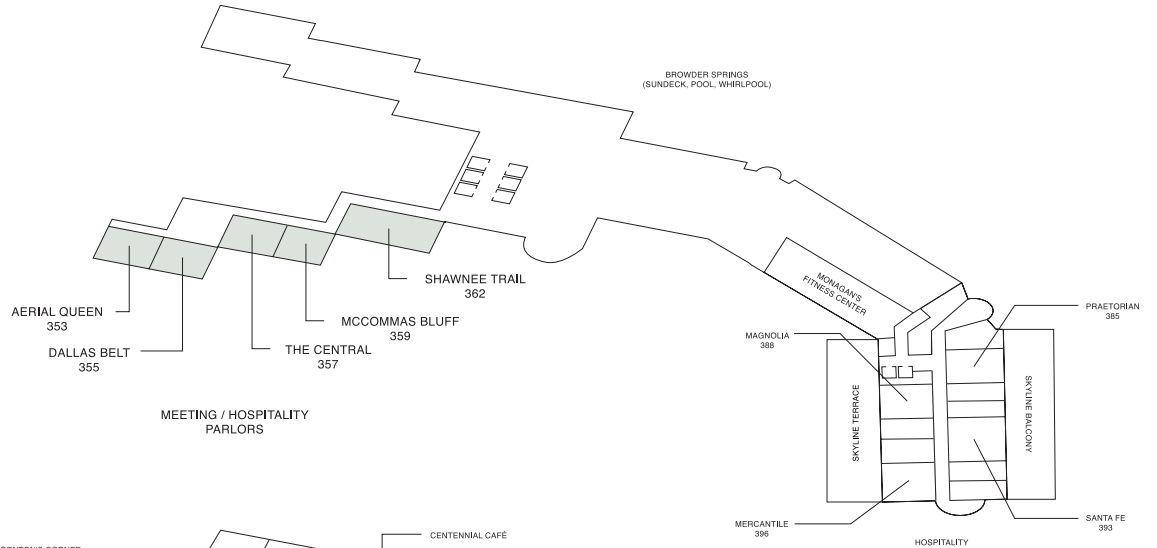

Hyatt Regency Dallas

ROOM DIMENSIONS & CAPACITIES

THIRD LEVEL