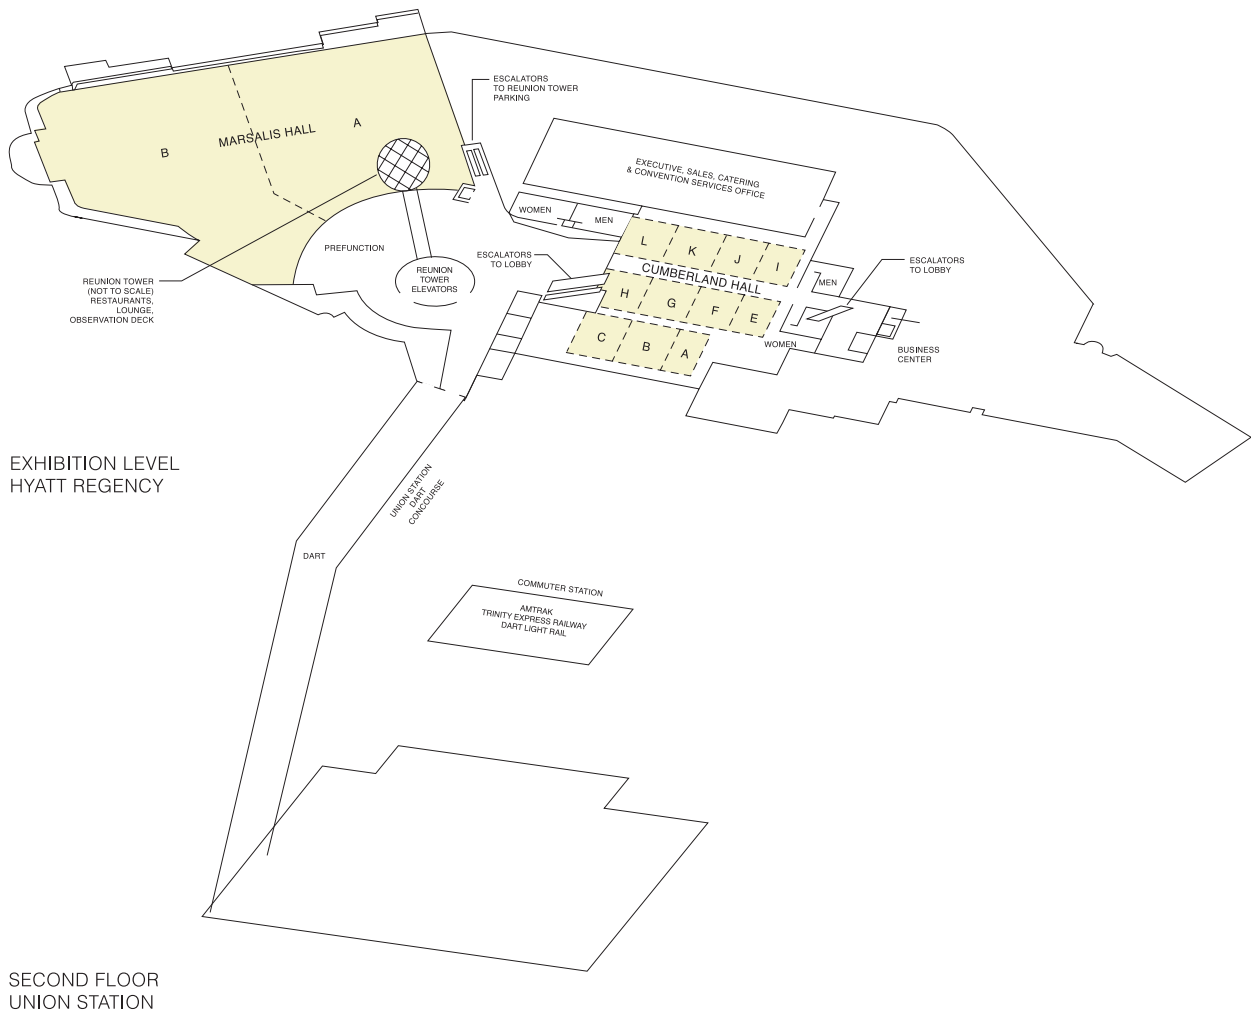

## Hyatt Regency Dallas

### DIRECTIONS

From DFW (23 miles): Take the Int'l Pkwy South to 183 East and merge onto 35E South. Exit Commerce / Reunion Blvd. Turn left on Reunion. Turn left at second traffic signal into hotel entrance

EXHIBITION LEVEL  
HYATT REGENCY

SECOND FLOOR  
UNION STATION

# Hyatt Regency Dallas